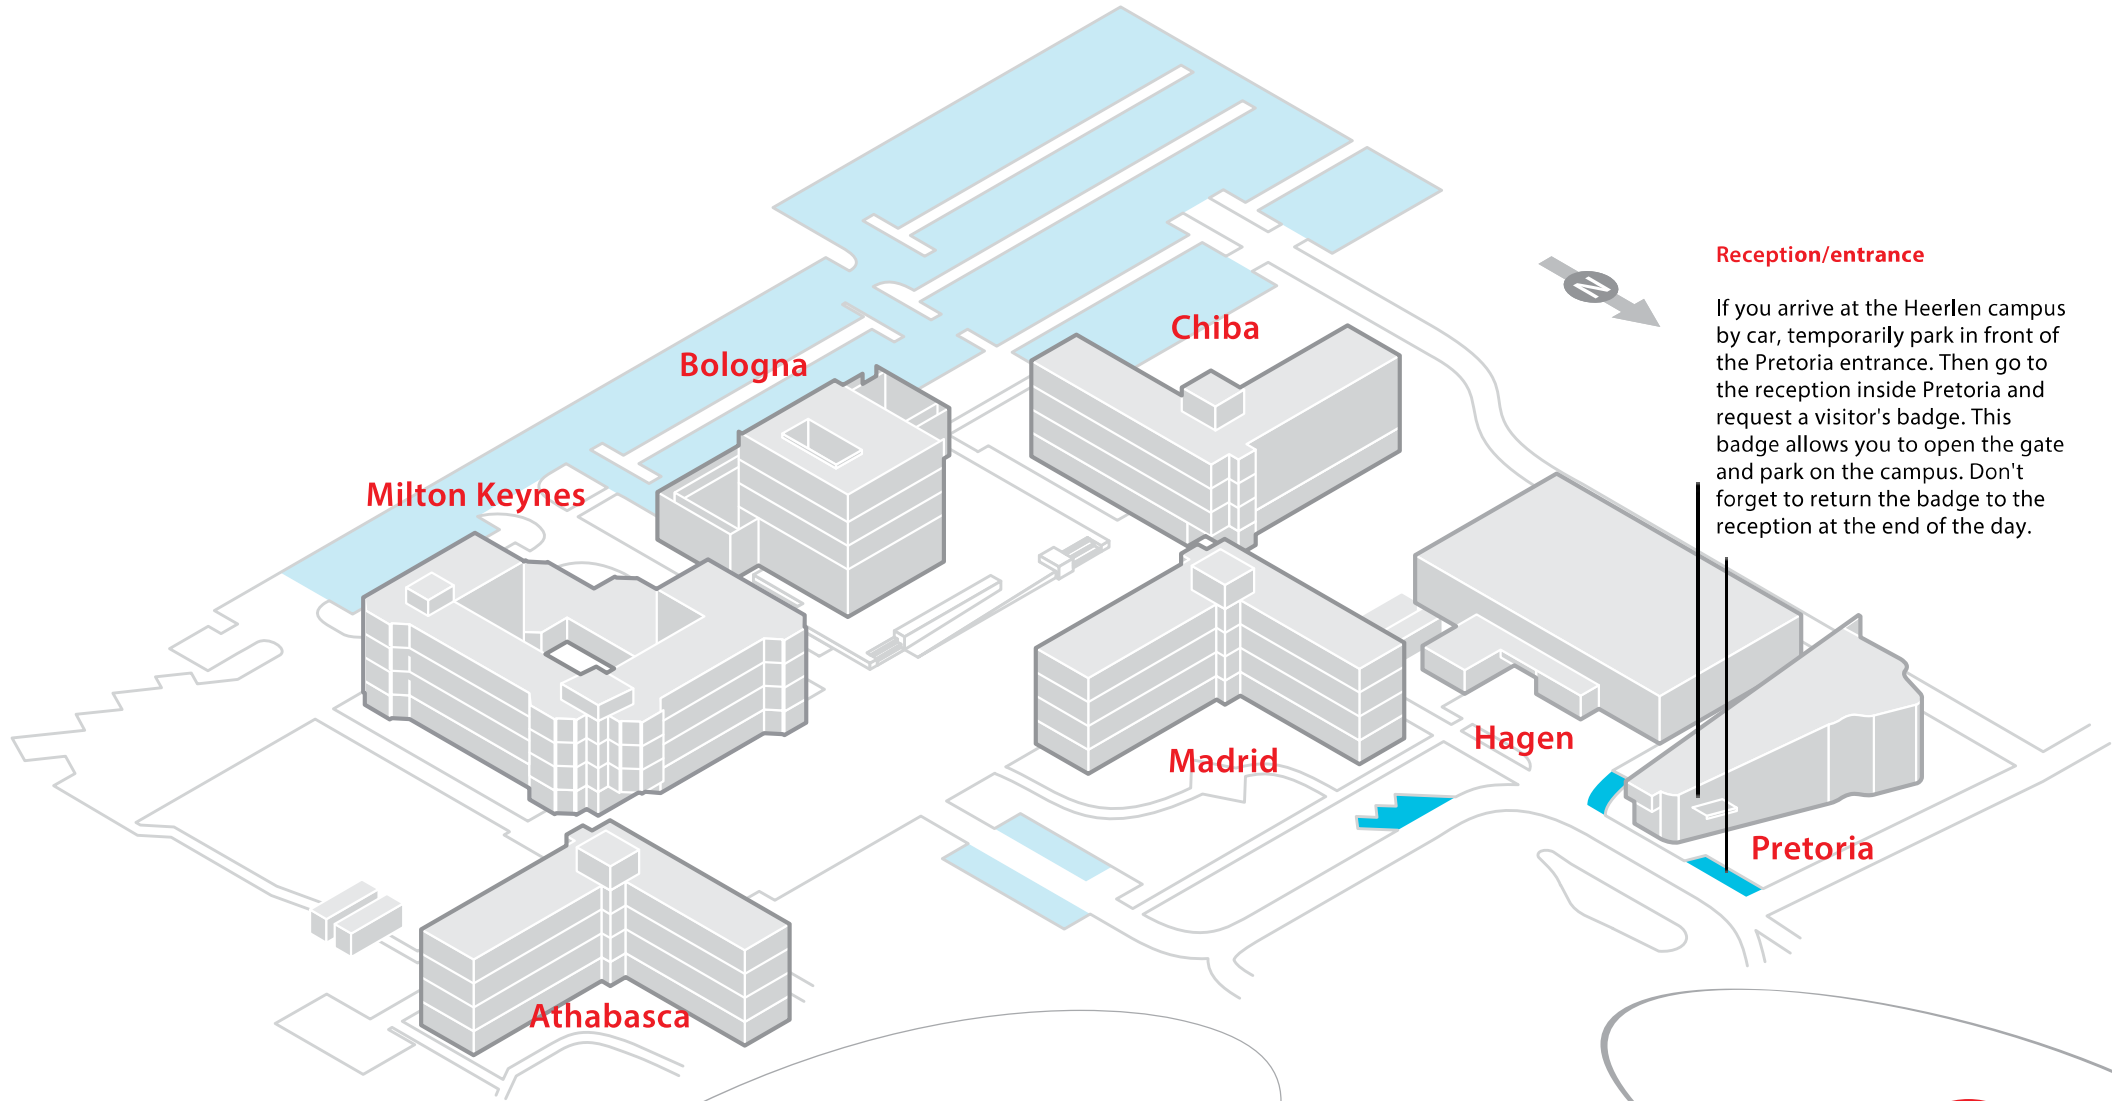

Campus Heerlen

Visiting address

Open Universiteit
Valkenburgerweg 177, 6419 AT Heerlen
www.ou.nl

Reception/entrance

If you arrive at the Heerlen campus by car, temporarily park in front of the Pretoria entrance. Then go to the reception inside Pretoria and request a visitor's badge. This badge allows you to open the gate and park on the campus. Don't forget to return the badge to the reception at the end of the day.

● Short-term parking as directed by Reception

● Parking space

Open Universiteit

www.ou.nl